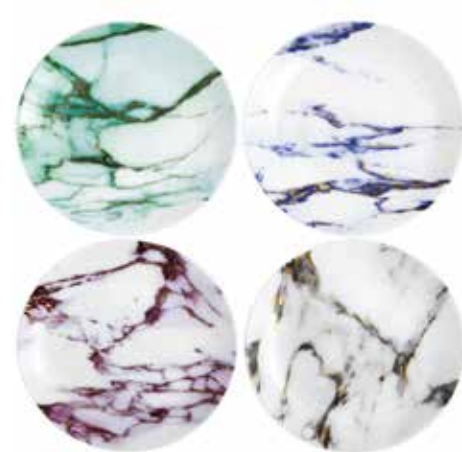

Multi Color Canape Plate
(Set of 4)
6.5", 16 cm
MSRP $ 95
2017689-000707
8804598541967