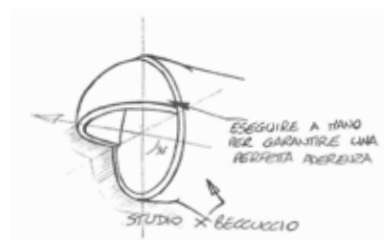

MSRP \$ 590  
9.97.1312

**Cardinale Creamer**

MSRP \$ 695  
9.32.0572

**Cardinale Rectangular Tray**

19" x 14"  
MSRP \$ 535  
9.47.0042

\* Individual items for each set are available by special order only.