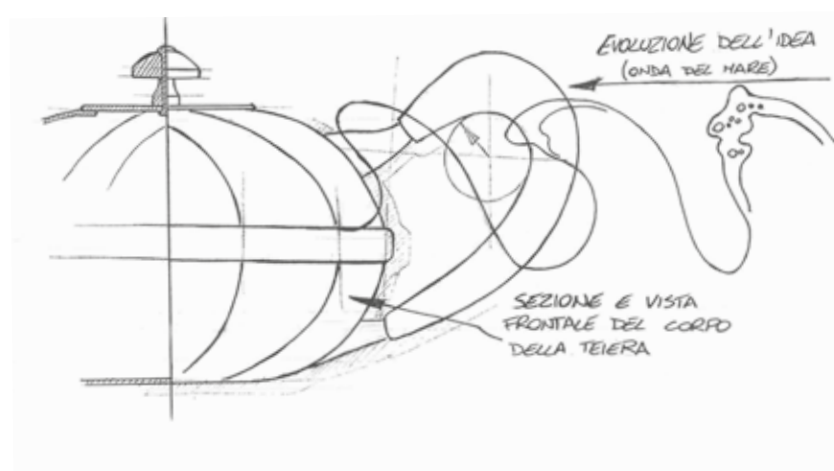

MSRP \$ 590  
9.97.1312

**Cardinale Creamer**

MSRP \$ 695  
9.32.0572

**Cardinale Rectangular Tray**

19" x 14"  
MSRP \$ 535  
9.47.0042

\* Individual items for each set are available by special order only.